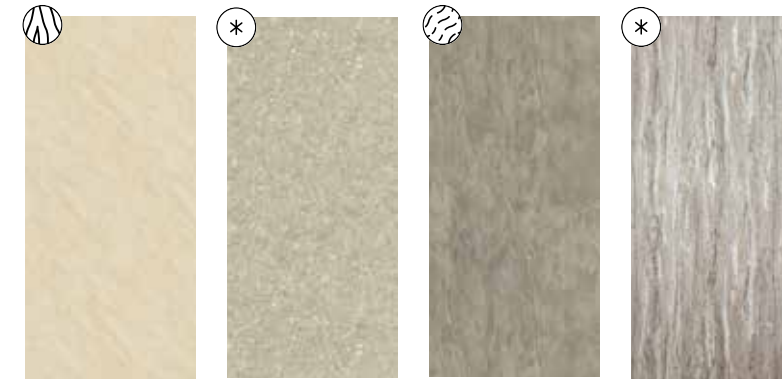

Square Cut Panels

Proclick Panels

COOL TONES

White Sparkle SW10 White Charcoal SW70 Apollo Marble SW66 Veneto Marble SW82

Bianco Carrara SW02 Calacatta Marble SW79 Breccia Marble SW80 Tacoma Marble SW81

WARM TONES