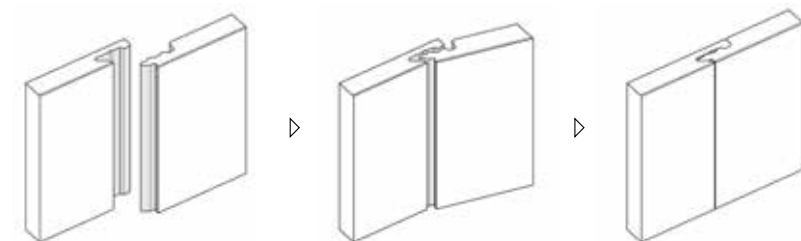

Proclick Tile Panels

Original, Impression, and Majestic panels are 10.5mm thick, and Tile panels measure 10.2mm thick.

All decors from the Original, Impression and Majestic collections are manufactured from Exterior Grade MDF as standard, however a plywood core is available upon request, please note minimum order quantities apply. All decors from the Tile collection are manufactured using a plywood core as standard.

Proclick technology has been engineered to create a mechanical locking system that provides seamless, almost invisible joints. Installation is made easy through the click design which allows panels to be located quickly and easily into place, eliminating the use of joining trims. Due to a slight difference in thickness, Proclick Panels are not compatible with Proclick Tile Panels when being installed side by side.