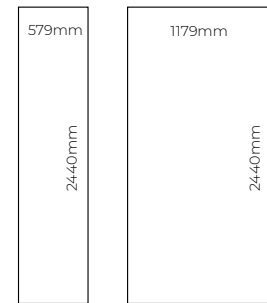

Square Cut Panels

Proclick Panels

Proclick Tile Panels

Original, Impression, and Majestic panels are 10.5mm thick, and Tile panels measure 10.2mm thick.

All decors from the Original, Impression and Majestic collections are manufactured from Exterior Grade MDF as standard, however a plywood core is available upon request, please note minimum order quantities apply. All decors from the Tile collection are manufactured using a plywood core as standard.