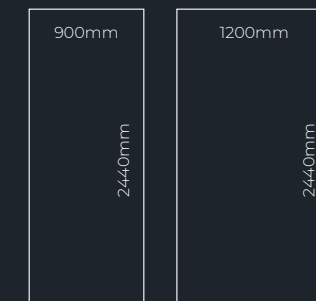

PANEL SIZE

Square Cut Panels

Proclick Panels

Proclick Tile Panels

All laminate panels are 10.5mm in thickness, apart from Tile panels that measure 10.2mm thick.

Proclick Technology

SAMPLES

Whilst images and swatches give a good indication of a decor, nothing compares to seeing how the real thing will work in your space. Order your sample online at www.showerwall.co.uk or email samples@showerwall.co.uk. See our designs in-situ using the Showerwall visualiser at showerwall.co.uk/visualiser.