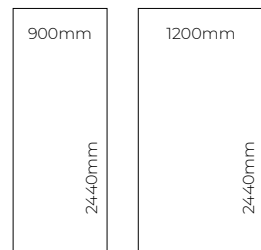

Laminate

THE IMPRESSION COLLECTION

Beautifully versatile, these designs make a statement in any size bathroom. The intricate tone and texture have ample character that bring each individual decor to life.

Square Cut Panels