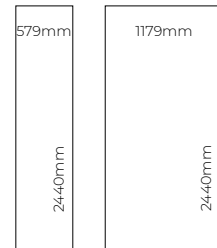

Proclick Panels