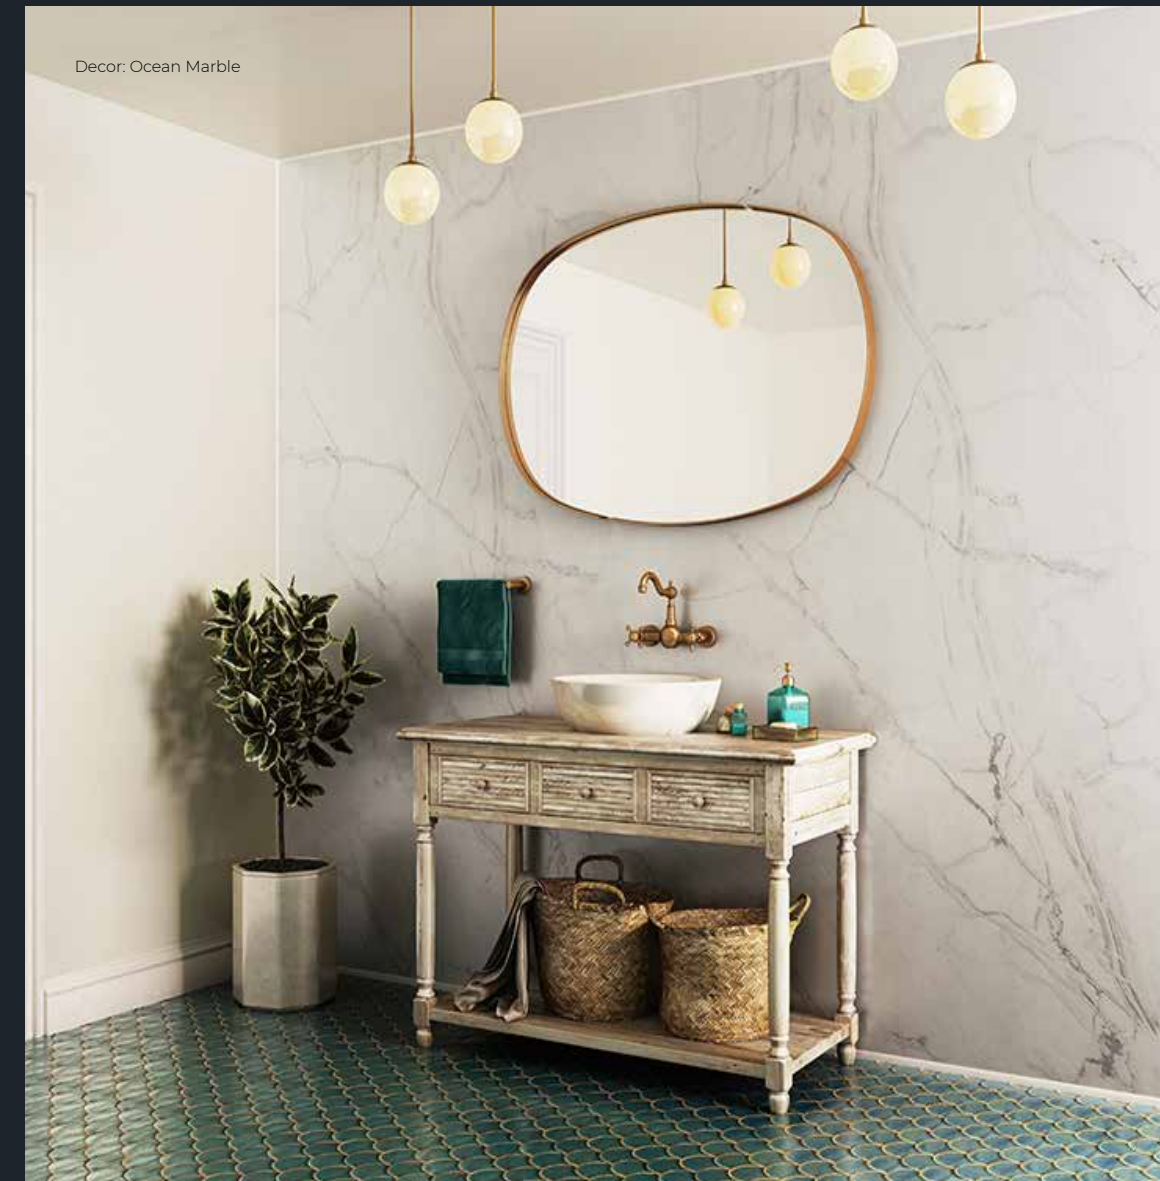

Decor: Silver Slate Gloss

Decor: Ocean Marble

Laminate

THE MAJESTIC COLLECTION

A distinctively luxurious approach to a sophisticated and effortlessly chic bathroom. This range of engaging designs create a statement from elegant metallics to authentic natural stone.