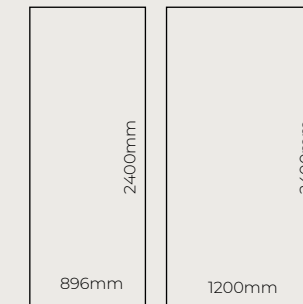

PANEL SIZE

Square Cut Panels

Proclick Panels

Proclick Tile Panels

All laminate panels are 10.5mm in thickness, apart from Tile panels that measure 10.2mm thick.

Proclick Technology

SAMPLES

Whilst images and swatches give a good indication of a decor, nothing compares to seeing how the real thing will work in your space. Order your sample online at www.showerwall.co.uk or email samples@showerwall.co.uk. See our designs in-situ using the Showerwall visualiser at showerwall.co.uk/visualiser.

SQUARE

600mm x 600mm

PLANK

200mm x 2400mm

PANEL

600mm x 2400mm

Decor: Nordic Blue Herringbone

OUR ACRYLIC PRODUCT

PATTERN MATCHED DESIGNS

FINISHES

Our Acrylic decors are marked throughout the brochure with the following icon:

Acrylic
Stunning glass-like walls

ACRYLIC PANELS

Acrylic Collection panels measure **2400mm** in height, and are available in either **896mm*** or **1200mm** widths.

All Acrylic panels are 4mm in thickness.

* Note that this excludes Book-Matched designs, please refer to page 40 for details.

SAMPLES

Whilst images and swatches give a good indication of a decor, nothing compares to seeing how the real thing will work in your space. Order your sample online at www.showerwall.co.uk or email samples@showerwall.co.uk.