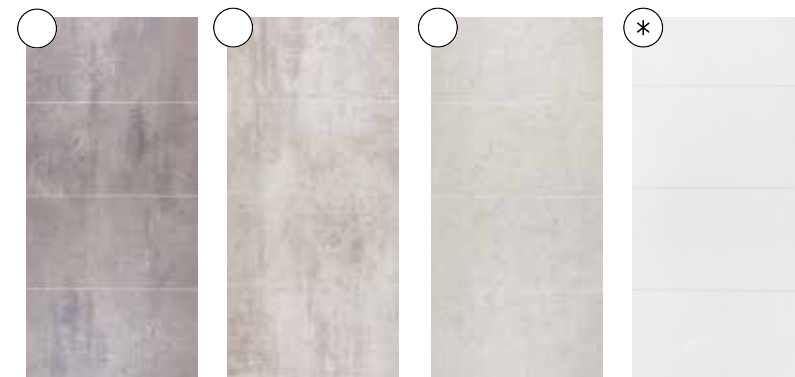

Proclick Tile Panel

All Tile panels are 600mm by 2400mm Proclick.

HERRINGBONE

Nordic Blue Herringbone
SWT01

Snow White Herringbone
SWT02

White Marble Herringbone
SWT03

Cement Herringbone
SWT04

RECTANGLE