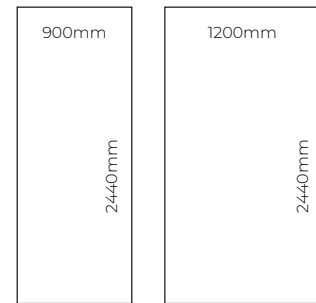

Square Cut Panels

Proclick Panels

Proclick Tile Panels

Original, Impression, and Majestic panels are 10.5mm thick, and Tile panels measure 10.2mm thick.

All decors from the Original, Impression and Majestic collections are manufactured from Exterior Grade MDF as standard, however a plywood core is available upon request, please note minimum order quantities apply. All decors from the Tile collection are manufactured using a plywood core as standard.