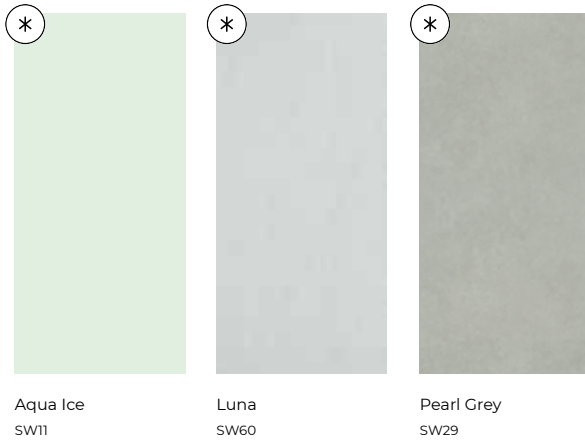

Laminate

THE ORIGINAL COLLECTION

From delicate veining to flickering quartz; this timeless collection complements both modern and traditional spaces. These stylish designs blend confidence with refinement to ensure you have the right decor for your feature wall.

Square Cut Panels

Proclick Panels

COOL TONES