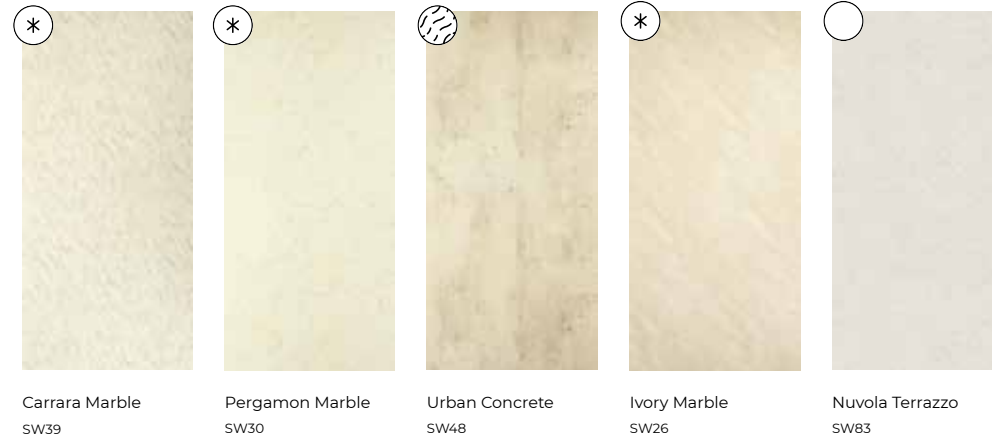

Square Cut Panels

Proclick Panels

COOL TONES

WARM TONES

DARK TONES

Order your samples online at www.showerwall.co.uk or email samples@showerwall.co.uk.

Due to variations in the photographic and printing processes the colours shown may vary compared to the actual product. Please refer to our full disclaimer on page 74 for further information and advice.