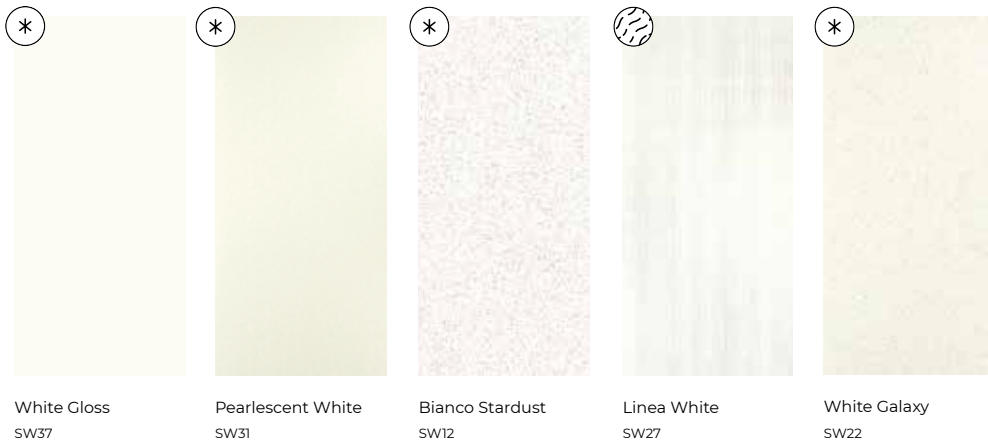

Laminate

THE ORIGINAL COLLECTION

From delicate veining to flickering quartz; this timeless collection complements both modern and traditional spaces. These stylish designs blend confidence with refinement to ensure you have the right decor for your feature wall.

Square Cut Panels

Proclick Panels

COOL TONES