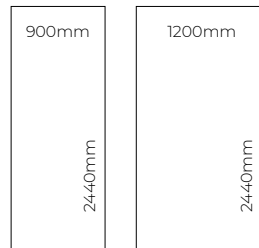

Laminate

THE ORIGINAL COLLECTION

From delicate veining to flickering quartz; this timeless collection complements both modern and traditional spaces. These stylish designs blend confidence with refinement to ensure you have the right decor for your feature wall.

Square Cut Panels