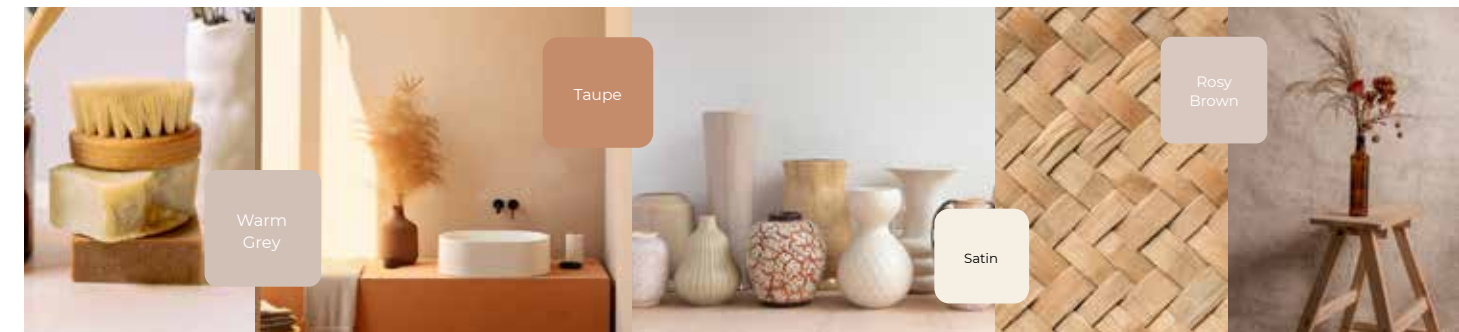

Earthy Tones