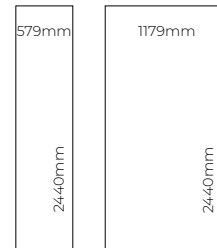

Proclick Panels