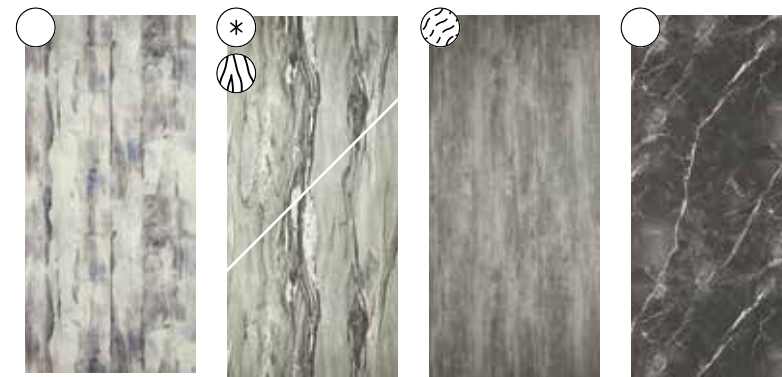

DARK TONES

Nautical Wood SW59   Grey Volterra Gloss / Texture SW53 / SW54   Washed Charcoal SW58   Phantom Marble SW68