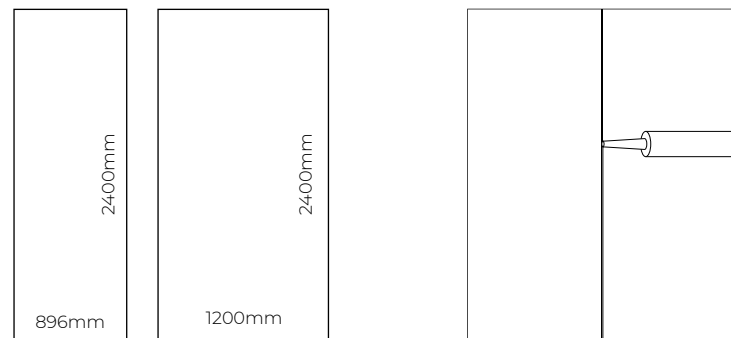

Panel Sizes

Acrylic Collection panels measure **2400mm** in height, and are available in either **896mm*** or **1200mm** widths.

* Note that Book-matched designs are supplied in packs of 2 x 1200mm panels only.