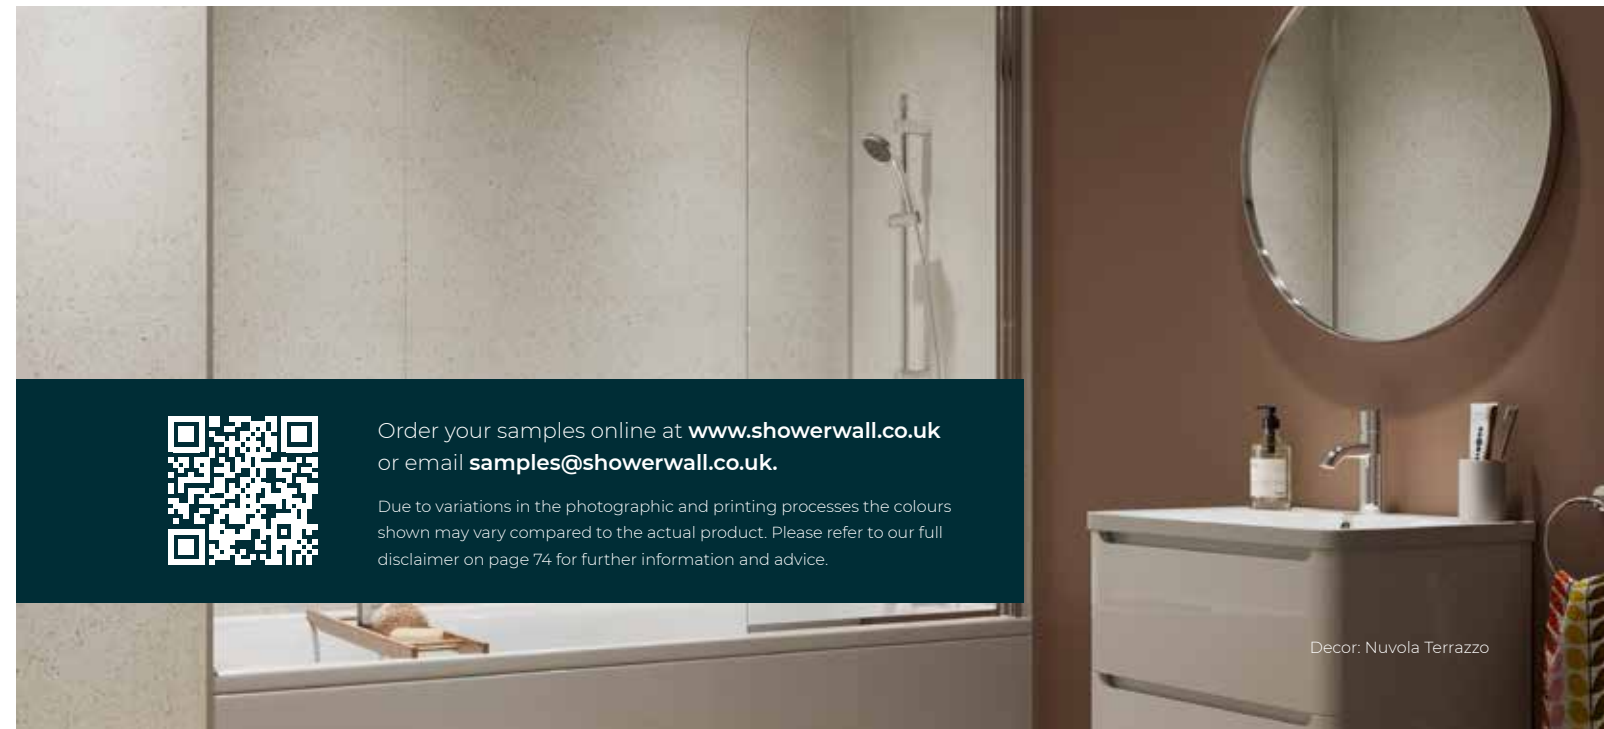

DARK TONES

Order your samples online at www.showerwall.co.uk or email samples@showerwall.co.uk.

Due to variations in the photographic and printing processes the colours shown may vary compared to the actual product. Please refer to our full disclaimer on page 74 for further information and advice.

Decor: Nuvola Terrazzo