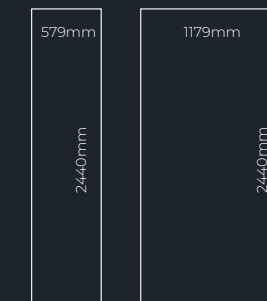

PANEL SIZE

Square Cut Panels

Proclick Panels

Proclick Tile Panels

All laminate panels are 10.5mm in thickness, apart from Tile panels that measure 10.2mm thick.

Proclick Technology

SAMPLES

Whilst images and swatches give a good indication of a decor, nothing compares to seeing how the real thing will work in your space. Order your sample online at www.showerwall.co.uk or email samples@showerwall.co.uk. See our designs in-situ using the Showerwall visualiser at showerwall.co.uk/visualiser.