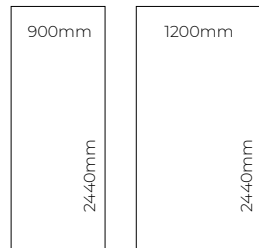

Laminate

THE MAJESTIC COLLECTION

A distinctively luxurious approach to a sophisticated and effortlessly chic bathroom. This range of engaging designs create a statement from elegant metallics to authentic natural stone.

Square Cut Panels