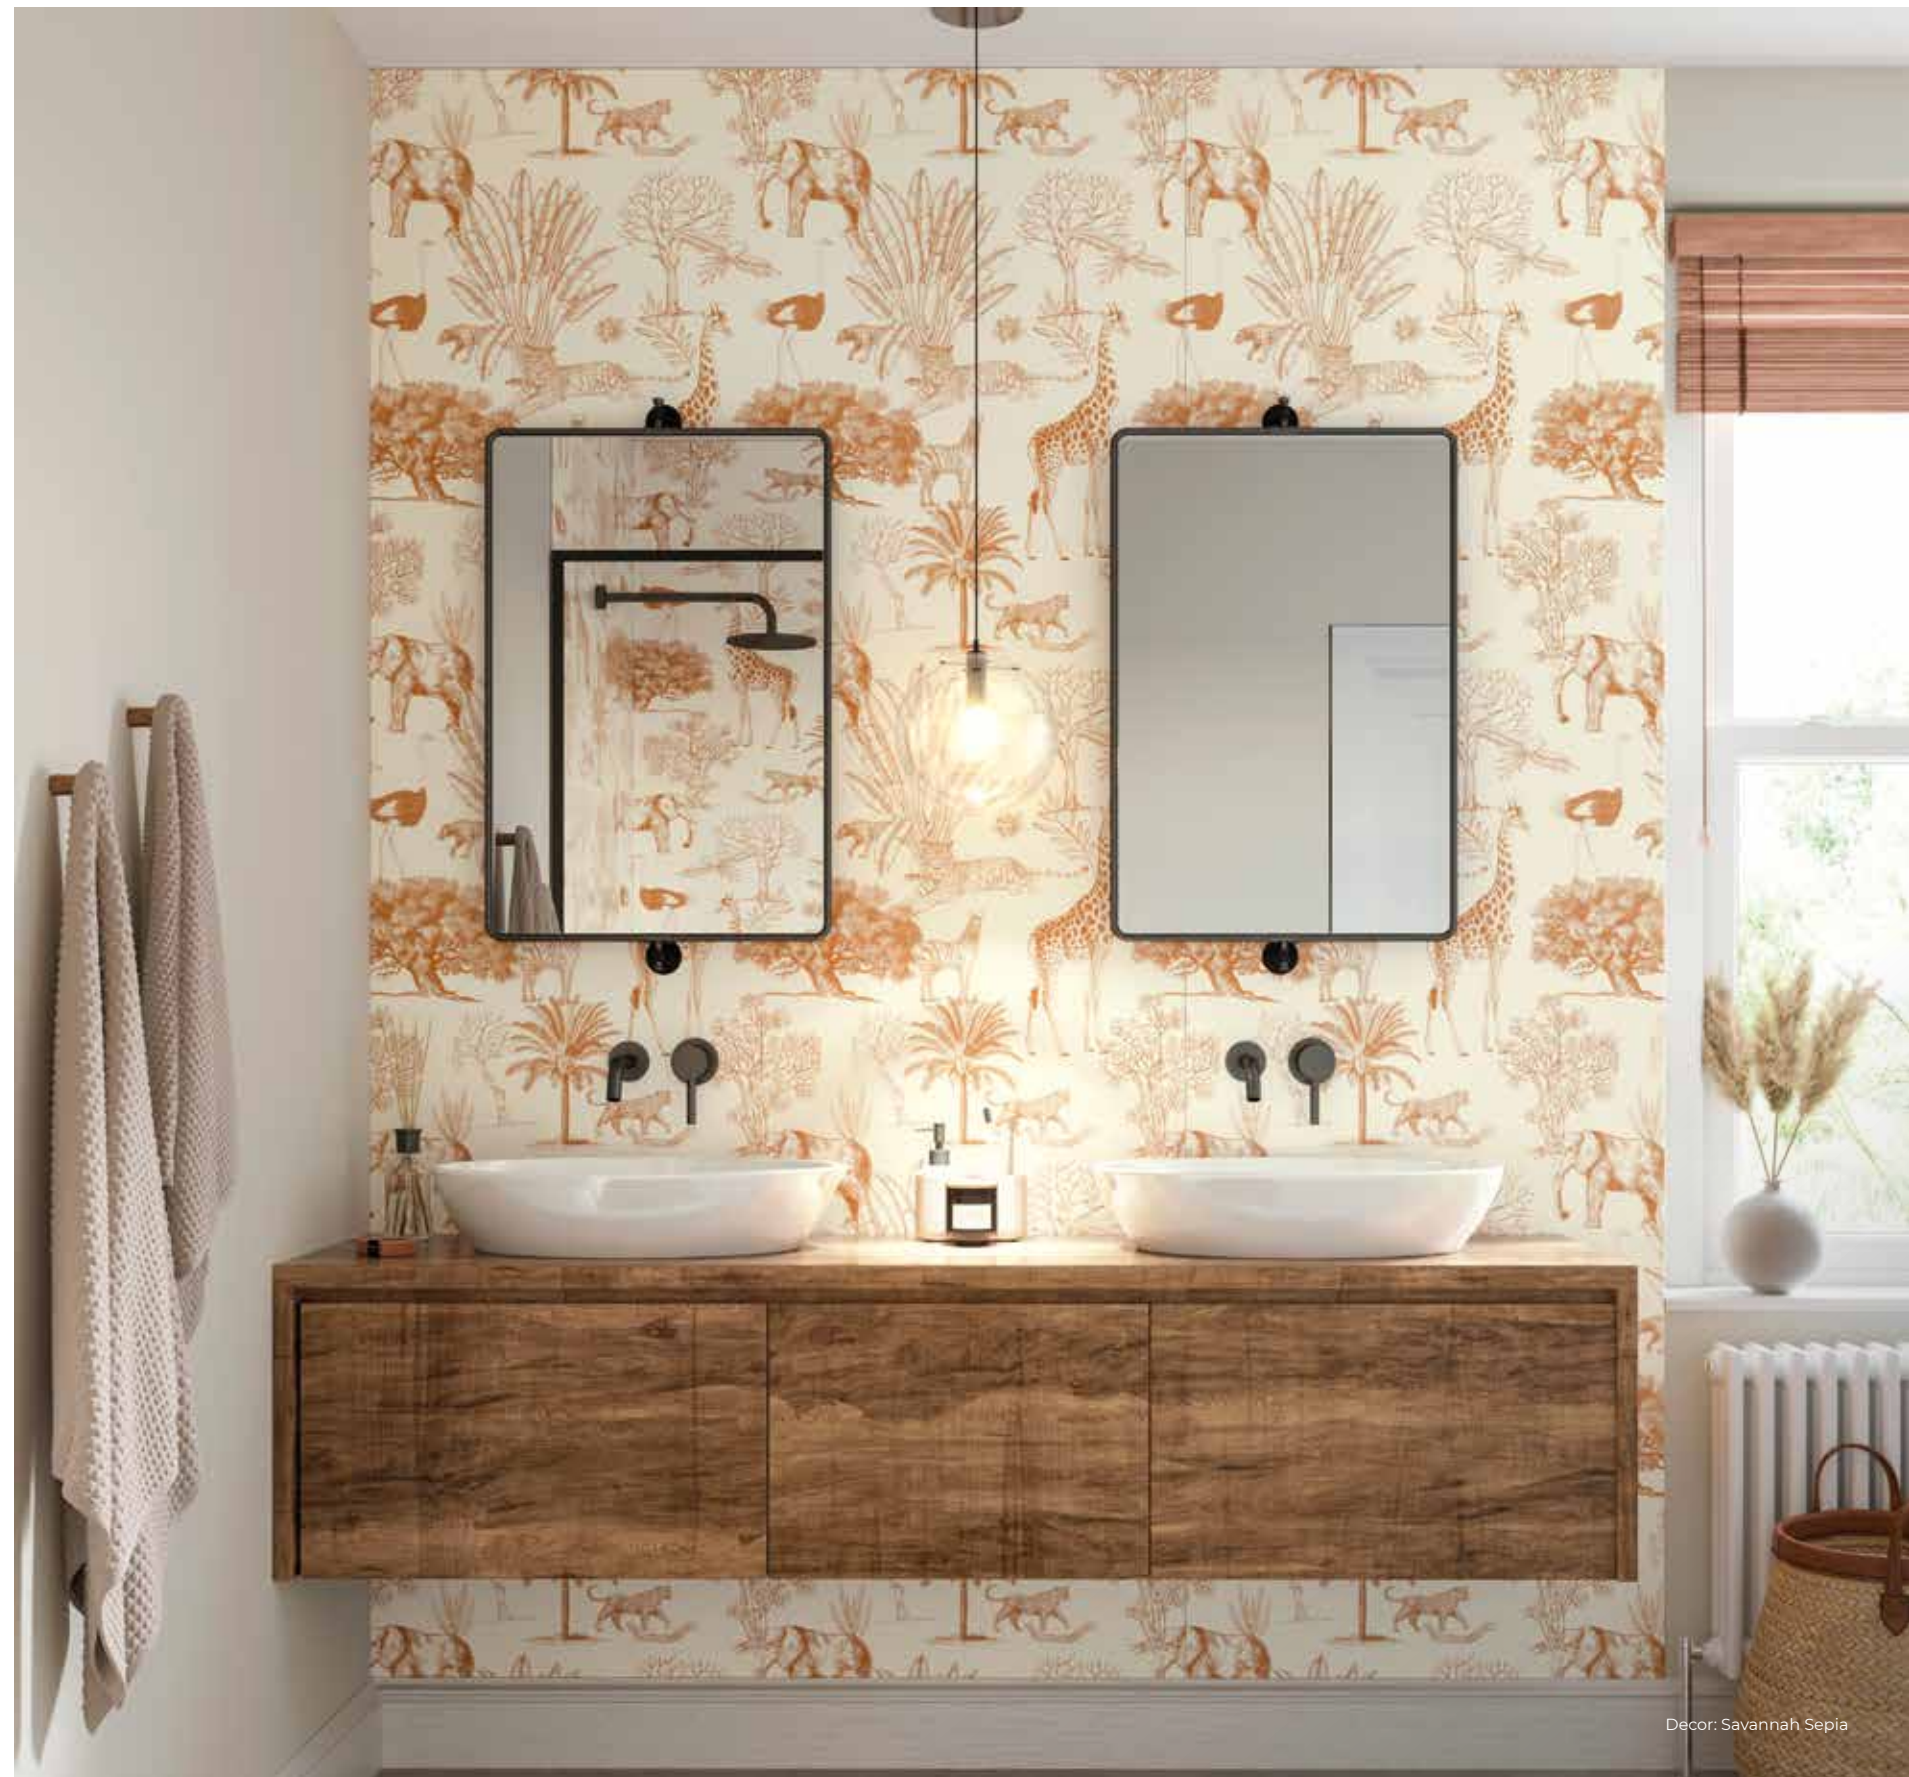

Savannah Sepia SCA61 

Savannah Dusky Pink SCA65 

Order your sample online at www.showerwall.co.uk or email samples@showerwall.co.uk.

The Pattern designs seamlessly cover a maximum wall width of 3600mm.

Due to variations in the photographic and printing processes the colours shown may vary compared to the actual product. Please refer to our full disclaimer on page 74 for further information and advice.