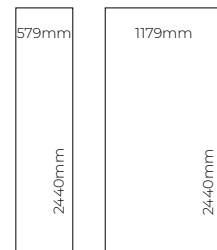

Proclick Panels