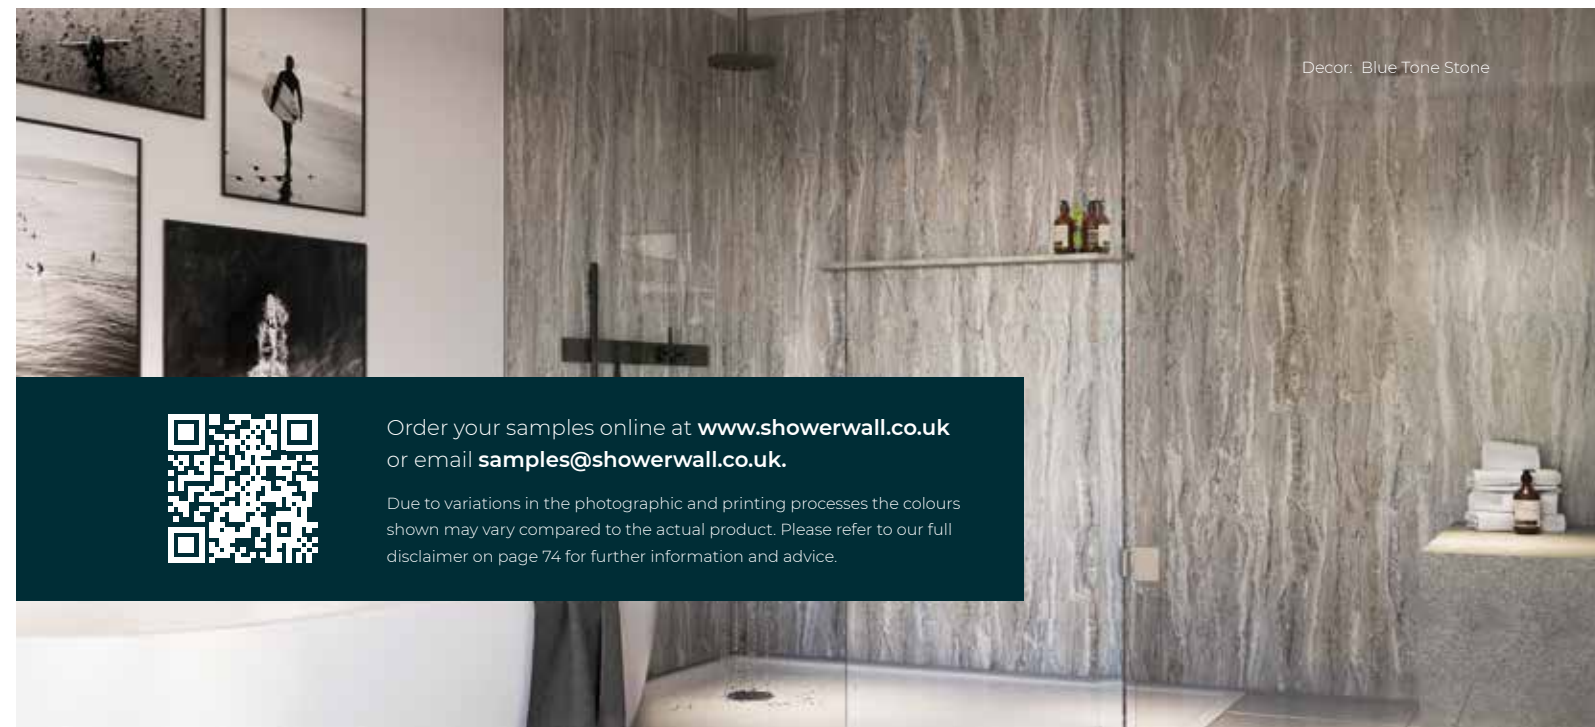

Decor: Blue Tone Stone

Order your samples online at www.showerwall.co.uk or email samples@showerwall.co.uk.

Due to variations in the photographic and printing processes the colours shown may vary compared to the actual product. Please refer to our full disclaimer on page 74 for further information and advice.