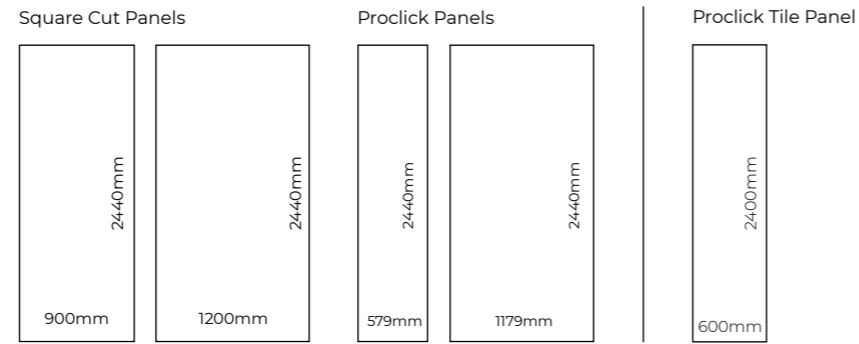

Laminate

Choose from Square Cut panels or take advantage of our Proclick technology which achieves seamless joints without the need for joining trims.

All laminate panels are 10.5mm in thickness, apart from Tile panels that measure 10.2mm thick.