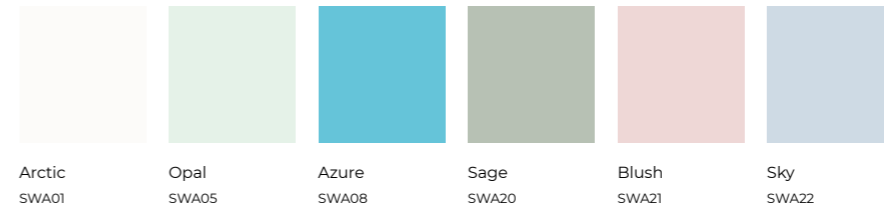

Solid Colours

Murals

Patterns

 Solid Colour panels can be printed to match any colour of your choice.

 Provide an image of your own and we'll print your truly bespoke Showerwall panel.

Compact | The Compact Collection