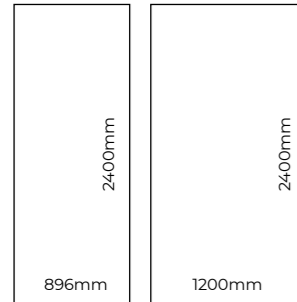

Acrylic | The Acrylic Collection

Acrylic Panels

Acrylic Collection panels measure 2400mm in height, and are available in either 896mm or 1200mm widths.

MADE IN BRITAIN

All Acrylic panels are 4mm in thickness.